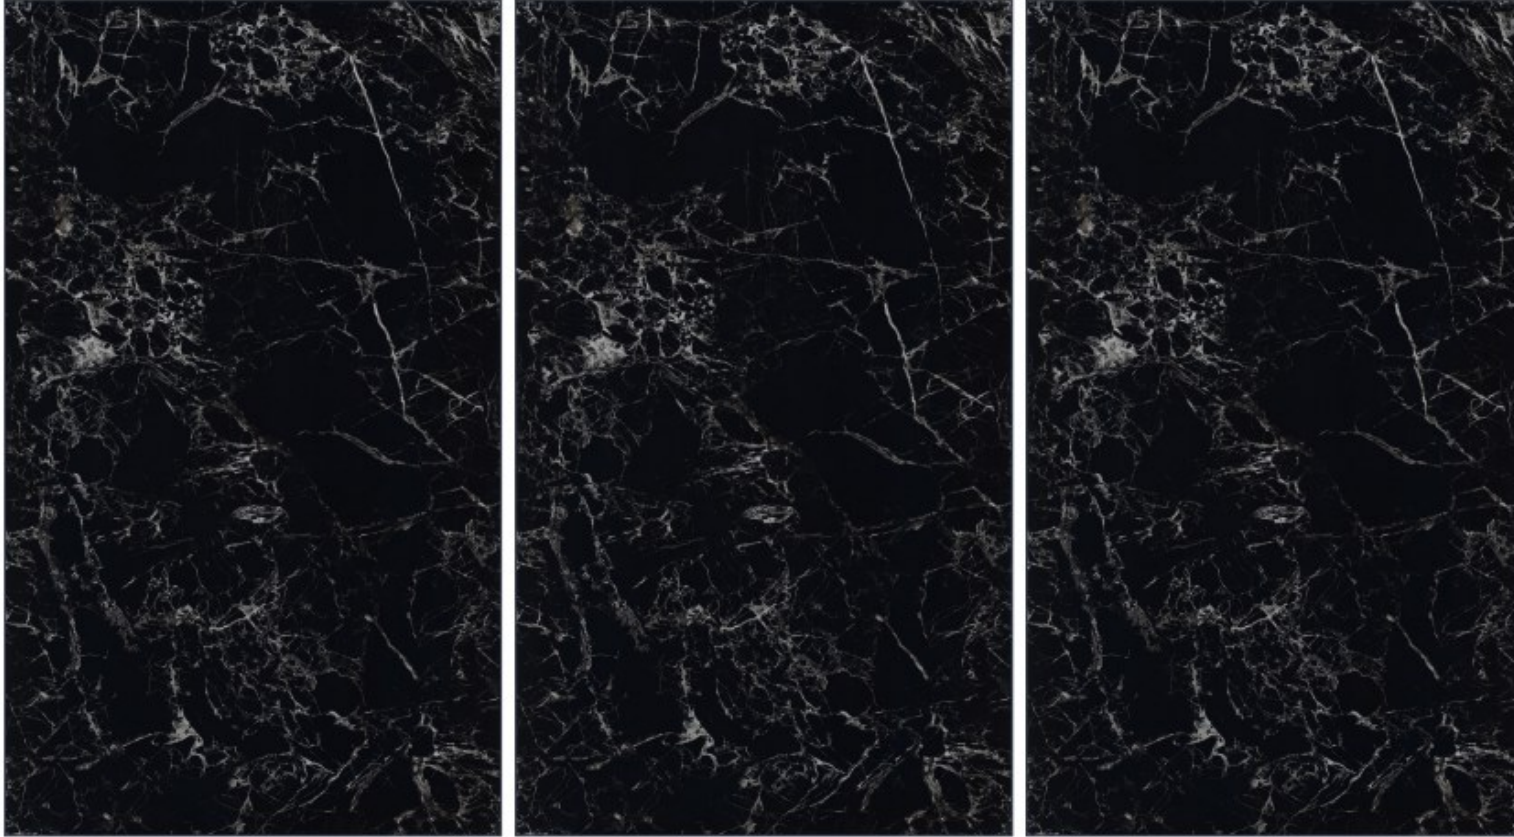

Your vision our future

Armani Light Grey Ultra Compact Ceramic Slabs

Black Sintered Stone Porcelain Slabs

Armani Dark Grey Porcelain Slab

Customers first
excellent quality
evident affect,
good reputation over the
world, orders are welcome.
clients first, reputation first

Sintered Stone Marble Slabs